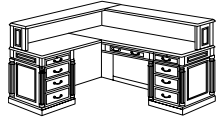

ITEM	DESCRIPTION	MODEL	W"	D"	H"	WT. (lbs.)	CUBIC FT.	LIST PRICE
Right Reception "L"	• Pull-out writing board, box drawer with finished wood pencil tray / locking box with dividers / locking file drawer per pedestal • Center drawer with a finished wood pencil tray on single ped desk • Wire management access provided on the returns	7990-66 (R)	72	84	44	595	114.9	$ 5545.00
Right Reception "L" with HPL Top		-507 Left Sgl Ped Desk	72	36	30	311	61.1	2387.00
		-579 Right Sgl Ped Return	48	24	30	176	29.6	1827.00
		-524 Desk Riser	71.5	12	14	55	12.1	738.00
		-525 Return Riser	72	12	14	53	12.1	595.00
Left Reception "L"		7990-66HPL (R)	72	84	44	595	114.9	$ 5545.00
Left Reception "L" with HPL Top		-507HPL Left Sgl Ped Desk	72	36	30	311	61.1	2387.00
		-579HPL R Sgl Ped Return	48	24	30	176	29.6	1827.00
		-524HPL Desk Riser	71.5	12	14	55	12.1	738.00
		-525HPL Return Riser	72	12	14	53	12.1	595.00
		7990-67 (L)	72	84	44	595	113.7	$ 5545.00
		-508 Right Sgl Ped Desk	72	36	30	311	61.1	2387.00
		-589 Left Sgl Ped Return	48	24	30	176	29.6	1827.00
		-526 Desk Riser	71.5	12	14	55	12.1	738.00
		-527 Return Riser	72	12	14	53	10.9	595.00
		7990-67HPL (L)	72	84	44	595	113.7	$ 5545.00
		-508HPL R Sgl Ped Desk	72	36	30	311	61.1	2387.00
		-589HPL L Sgl Ped Return	48	24	30	176	29.6	1827.00
		-526HPL Desk Riser	71.5	12	14	55	12.1	738.00
		-527HPL Return Riser	72	12	14	53	10.9	595.00