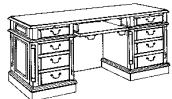

Computer Credenza	• Pull-out writing board, box / locking box / locking file drawer in left pedestal	7990-22	72	24	30	290	37.7	$ 2528.00
Computer Credenza with HPL Top	• Pull-out writing board, box drawer and computer cabinet in the right pedestal • Cable management access provided • Drop front keyboard drawer	7990-22HPL	72	24	30	290	37.7	$ 2528.00