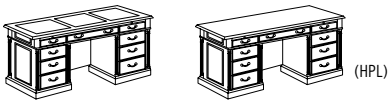

Specifications subject to change without notice.

KESWICK 7990

7990 ENGLISH CHERRY FINISH

ITEM	DESCRIPTION	MODEL	W"	D"	H"	WT. (lbs.)	CUBIC FT.	LIST PRICE
Executive Desk	• Pull-out writing board	7990-36	72	36	30	358	59.3	\$ 2669.00
Executive Desk with HPL Top	• Box / locking box / locking file drawer per pedestal • Center drawer with a double pencil tray	7990-36HPL	72	36	30	358	59.3	\$ 2669.00

Executive Desk	• Pull-out writing boards	7990-30	66	30	30	335	43.5	\$ 2528.00
Executive Desk with HPL Top	• Box / locking box / locking file drawer per pedestal • Center drawer with a double pencil tray	7990-30HPL	66	30	30	335	43.5	\$ 2528.00

Table Desk	• Three drawers	7990-88	72	36	30	320	60.1	\$ 2420.00
Table Desk with HPL Top	• Two pull-out writing boards	7990-88HPL	72	36	30	320	60.1	\$ 2420.00

Executive Credenza	• Center drawer with a drop-front	7990-20	72	24	30	374	40.5	\$ 2676.00
Executive Credenza with HPL Top	• Cabinet with an adjustable shelf • Pull-out writing board / box / box / file drawer per pedestal	7990-20HPL	72	24	30	374	40.5	\$ 2676.00