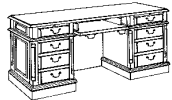

Kneehole Credenza	• Pull-out writing board	7990-21	72	24	30	298	41.4	$ 2528.00
Kneehole Credenza with HPL Top	• Box / locking box / locking file drawer per pedestal • Drop front, pull-out keyboard drawer • Wire management access provided	7990-21HPL	72	24	30	298	41.4	$ 2528.00