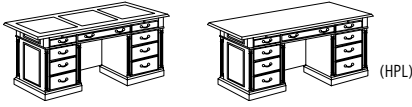

File Drawers

Filing hardware is included for front-to-back or side-to-side letter or side-to-side legal hanging files.

Adjustable Levelers

All desks, file cabinets, and credenzas have adjustable levelers to compensate for uneven floors.

Specifications subject to change without notice.

KESWICK 7990

7990 ENGLISH CHERRY FINISH

ITEM	DESCRIPTION	MODEL	W"	D"	H"	WT. (lbs.)	CUBIC FT.	LIST PRICE
Executive Desk	• Pull-out writing board	7990-36	72	36	30	358	59.3	\$ 2669.00
Executive Desk with HPL Top	• Box / locking box / locking file drawer per pedestal • Center drawer with a double pencil tray	7990-36HPL	72	36	30	358	59.3	\$ 2669.00