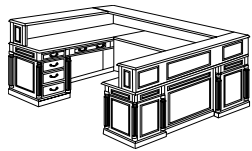

Right Reception "U"	• Pull-out writing board, box drawer with finished wood pencil tray / locking box with dividers / locking file drawer per pedestal • Center drawer with a finished wood pencil tray on single ped desk • Drop-front / pull-out keyboard tray on the credenza • Wire management access through center drawer on the credenza	7990-68 (R)	72	110	44	775	137.1	$ 6918.00
Right Reception "U" with HPL Top		-507 Left Sgl Ped Desk	72	36	30	311	61.1	2387.00
		-577 Right Sgl Ped Return	72	24	30	225	41.4	1585.00
		-59 "U" Bridge	50	24	30	88	6.2	1071.00
		-521 Desk Riser	71.5	12	14	53	12.1	738.00
Left Reception "U"		-522 Credenza Riser	71.5	12	14	53	12.1	738.00
Left Reception "U" with HPL Top		-523 "U" Bridge Riser	85.5	12	14	45	4.2	401.00
		7990-68HPL (R)	72	110	44	775	137.1	$ 6918.00
		-507HPL Left Sgl Ped Desk	72	36	30	311	61.1	2387.00
		-577HPL R Sgl Ped Return	72	24	30	225	41.4	1585.00
		-59HPL "U" Bridge	50	24	30	88	6.2	1071.00
		-521HPL Desk Riser	71.5	12	14	53	12.1	738.00
		-522HPL Credenza Riser	71.5	12	14	53	12.1	738.00
		-523HPL "U" Bridge Riser	85.5	12	14	45	4.2	401.00
		7990-69 (L)	72	110	44	775	136.8	$ 6918.00
	-508 Right Sgl Ped Desk	72	36	30	311	61.1	2387.00	
	-588 Left Sgl Ped Return	72	24	30	225	41.4	1585.00	
	-59 "U" Bridge	50	24	30	88	6.2	1071.00	
	-521 Desk Riser	71.5	12	14	53	12.1	738.00	
	-522 Credenza Riser	71.5	12	14	53	12.1	738.00	
	-523 "U" Bridge Riser	85.5	12	14	45	4.2	401.00	
		7990-69HPL (L)	72	110	44	775	136.8	$ 6918.00
		-508HPL R Sgl Ped Desk	72	36	30	311	61.1	2387.00
		-588HPL L Sgl Ped Return	72	24	30	225	41.4	1585.00
		-59HPL "U" Bridge	50	24	30	88	6.2	1071.00
		-521HPL Desk Riser	71.5	12	14	53	12.1	738.00
	-522HPL Credenza Riser	71.5	12	14	53	12.1	738.00	
	-523HPL "U" Bridge Riser	85.5	12	14	45	4.2	401.00